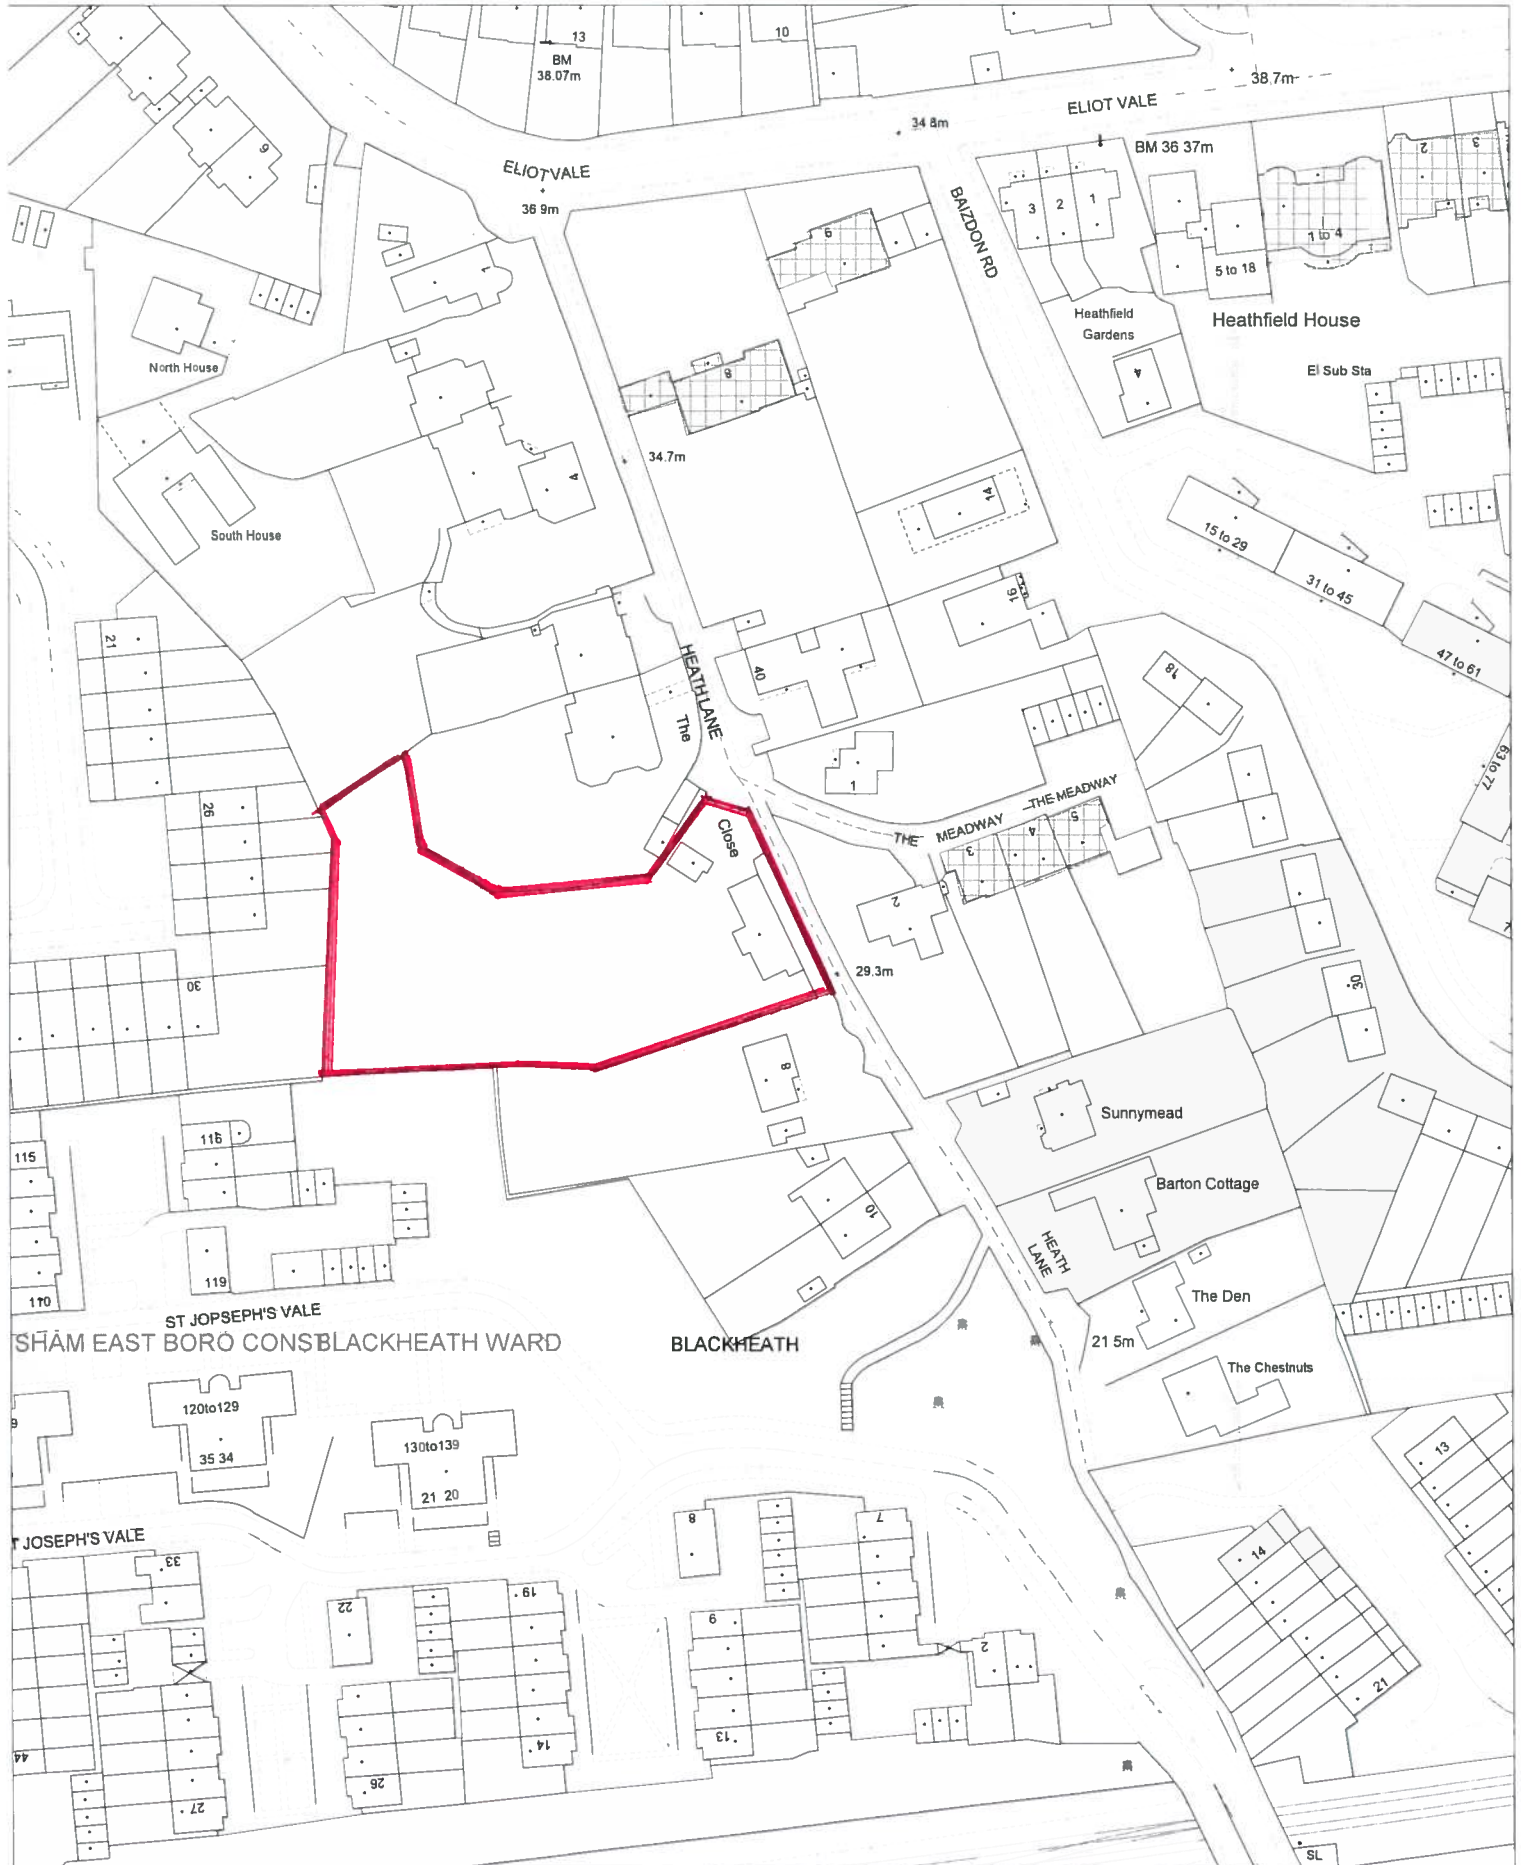

7 Heath Lane

SHAM EAST BORO CONS BLACKHEATH WARD

BLACKHEATH

JOSEPH'S VALE

ST JOSEPH'S VALE

Scale:1250

Base on the
Ordnance Survey map
Licence no:100017710
London, SE6 4RU

Date: 22/02/16